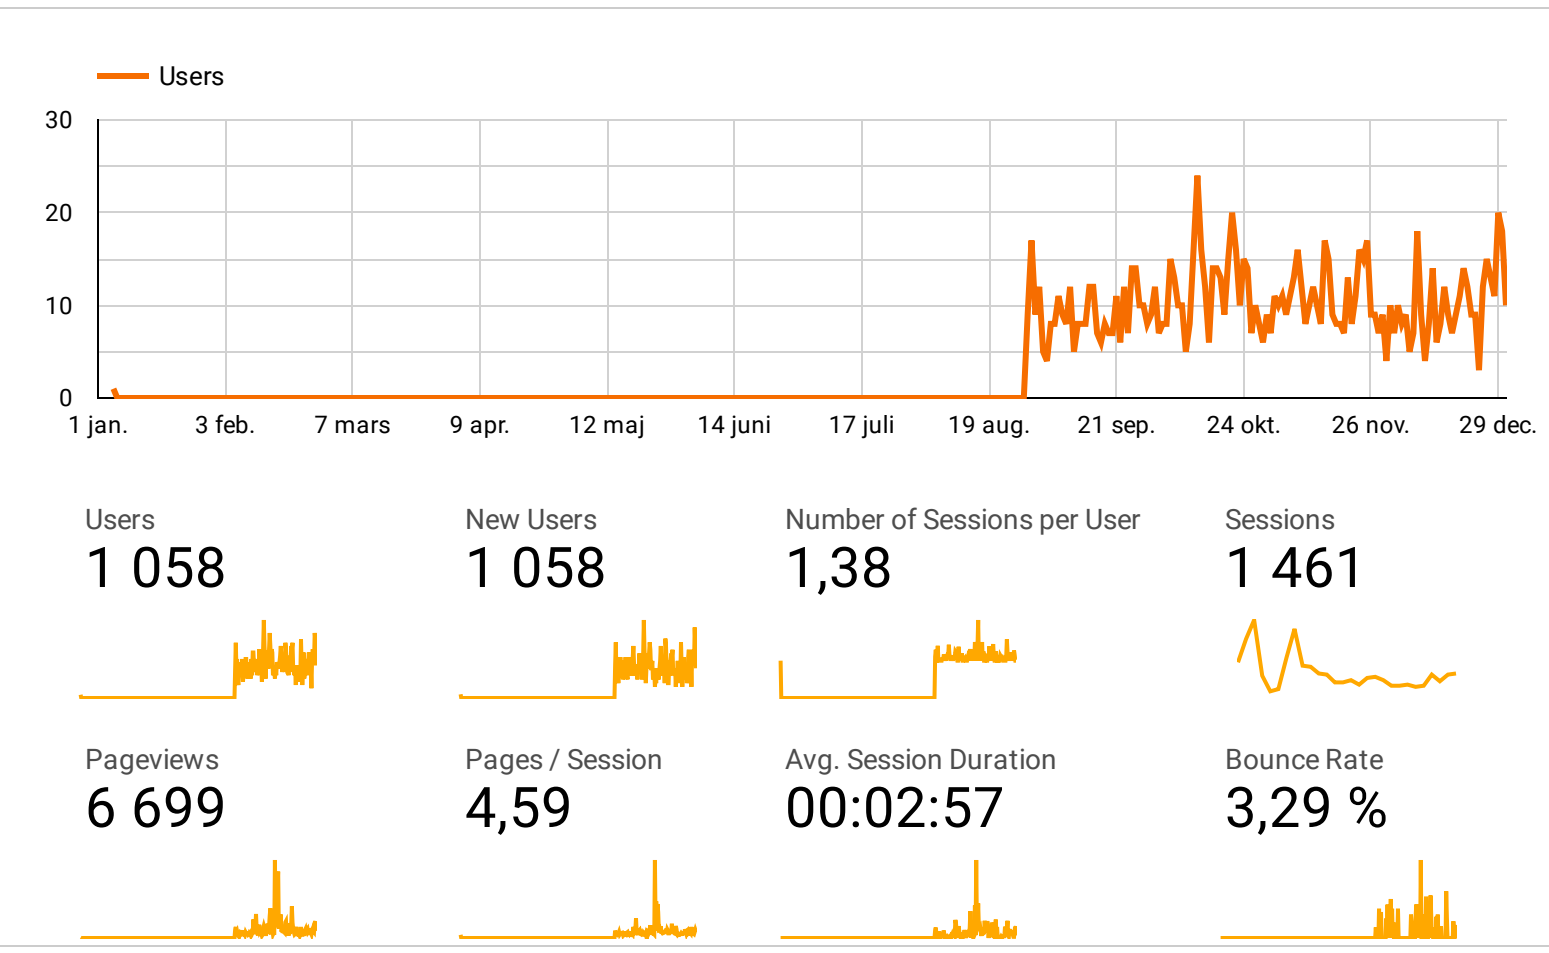

# Google Analytics Audience Overview

Continent ▼ | 
 Region ▼ | 
 Channel ▼ | 
 Device ▼ | 
 1 jan. 2020 - 31 dec. 2020 ▼

## Your audience at a glance