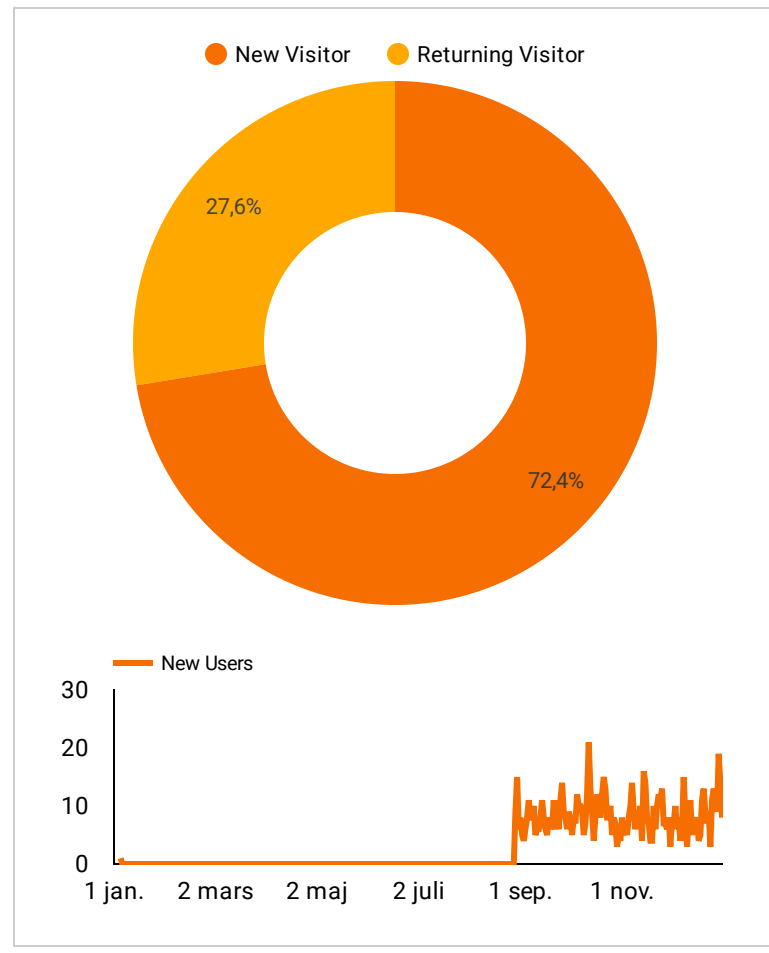

# Google Analytics Audience Overview

Continent ▼ | 
 Region ▼ | 
 Channel ▼ | 
 Device ▼ | 
 1 jan. 2020 - 31 dec. 2020 ▼

## Your audience at a glance