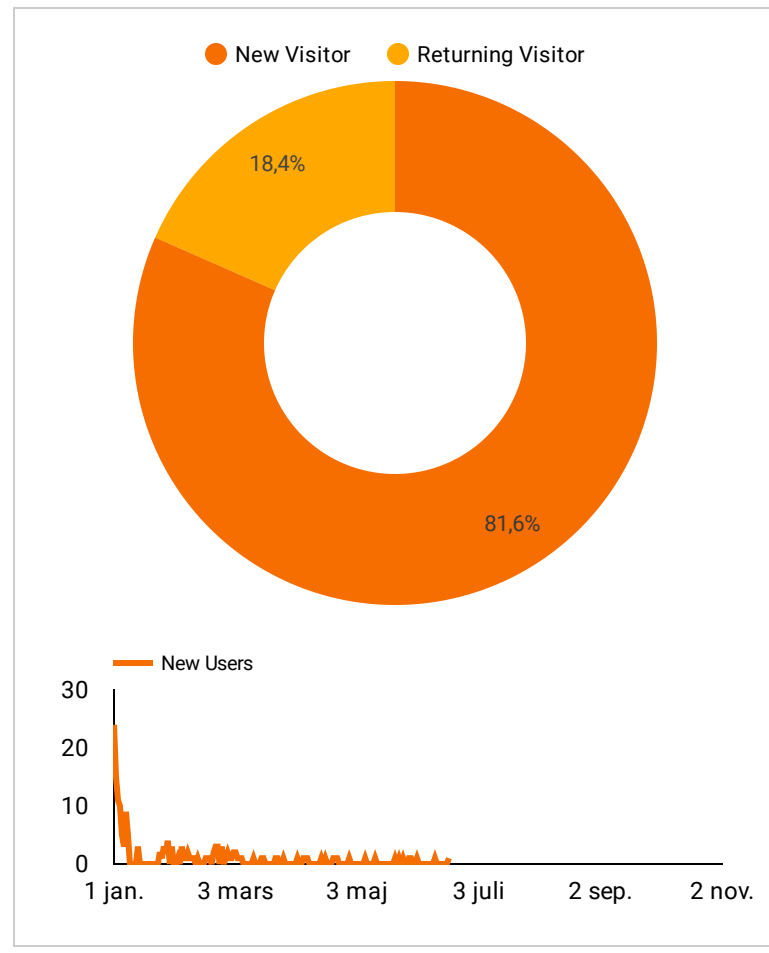

# Google Analytics Audience Overview

Continent ▼ | 
 Region ▼ | 
 Channel ▼ | 
 Device ▼ | 
 1 jan. 2019 - 31 dec. 2019 ▼

## Your audience at a glance