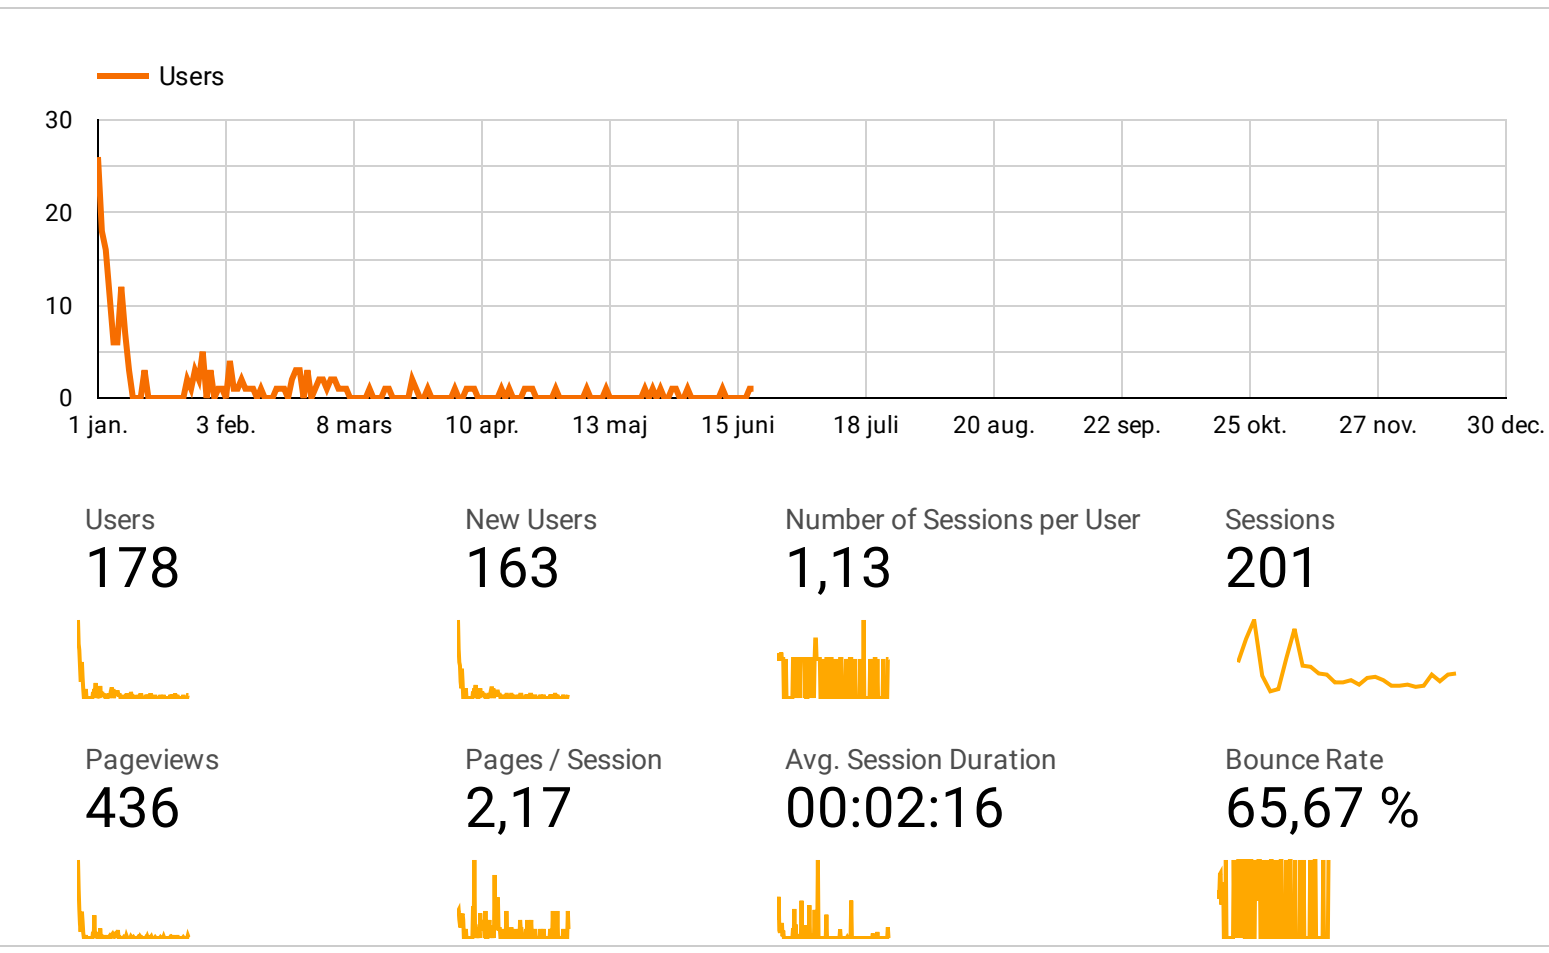

# Google Analytics Audience Overview

Continent ▼ | 
 Region ▼ | 
 Channel ▼ | 
 Device ▼ | 
 1 jan. 2019 - 31 dec. 2019 ▼

## Your audience at a glance