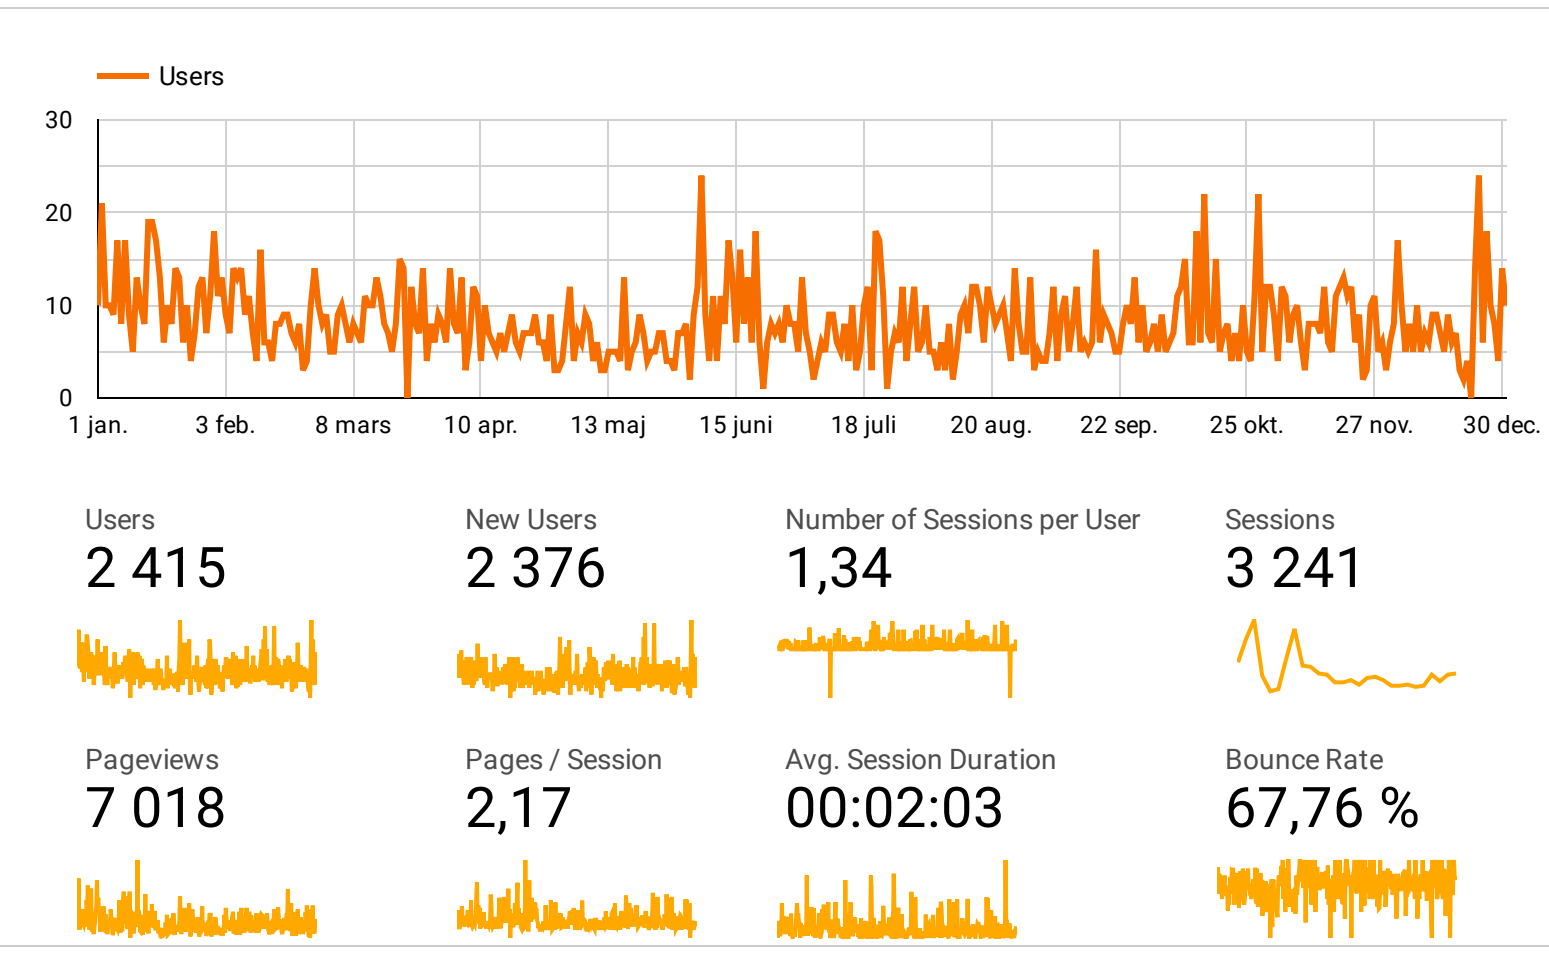

Google Analytics Audience Overview

Continent ▼ |
 Region ▼ |
 Channel ▼ |
 Device ▼ |
 1 jan. 2018 - 31 dec. 2018 ▼

Your audience at a glance

Let's learn a bit more about your users!