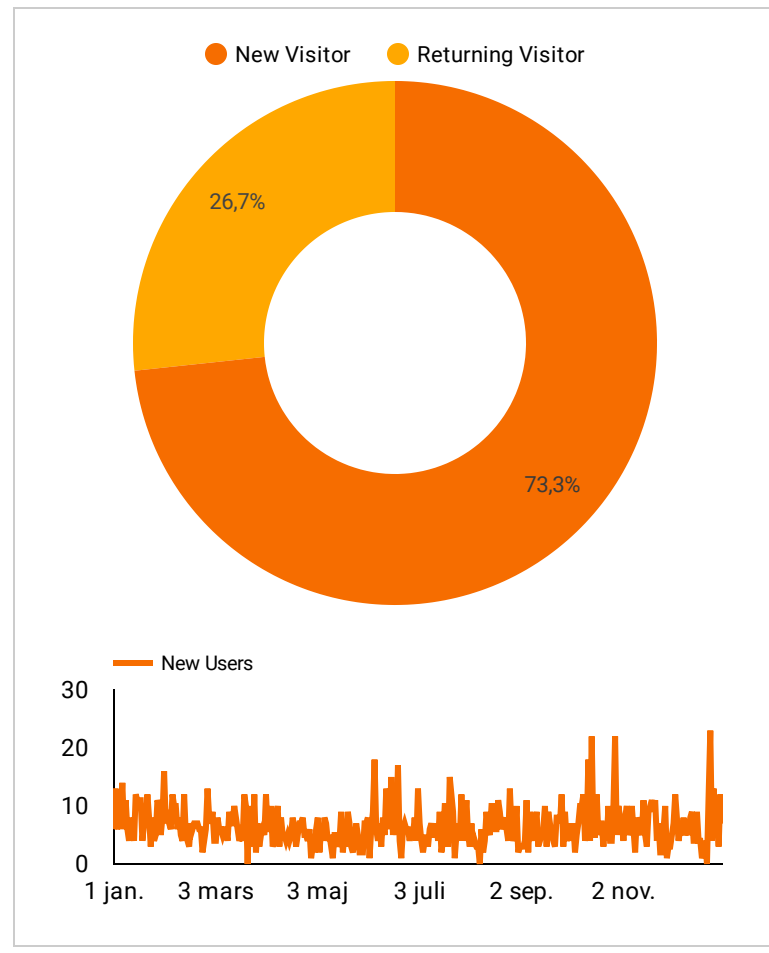

Google Analytics Audience Overview

Continent ▼ |
 Region ▼ |
 Channel ▼ |
 Device ▼ |
 1 jan. 2018 - 31 dec. 2018 ▼

Your audience at a glance

Let's learn a bit more about your users!