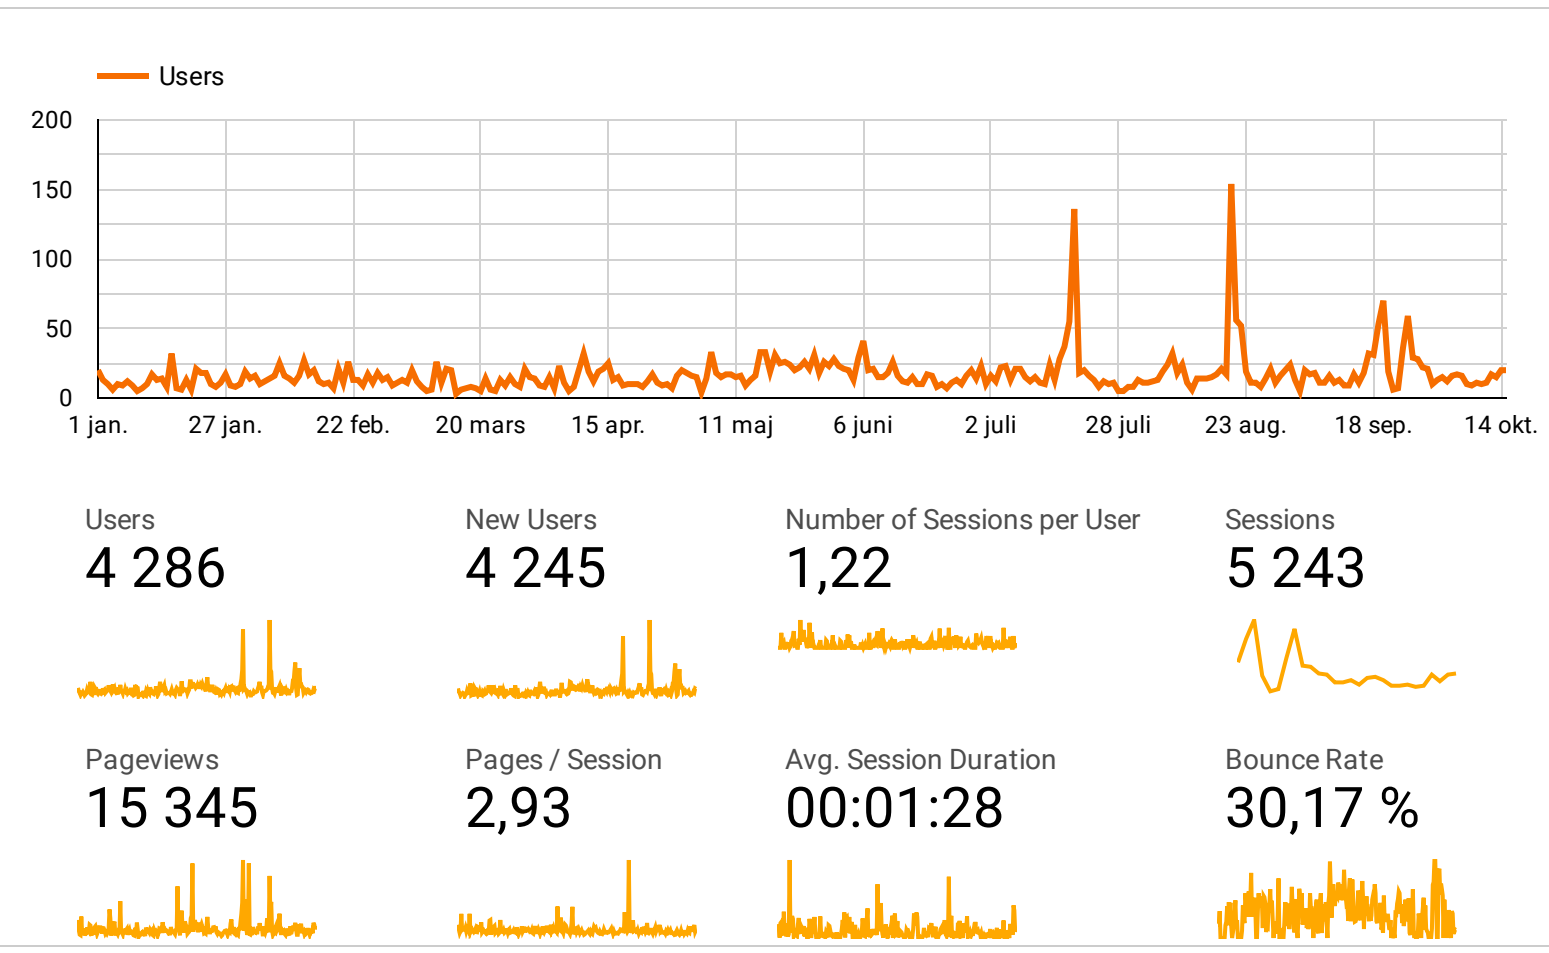

Google Analytics Audience Overview

Continent ▼ |
 Region ▼ |
 Channel ▼ |
 Device ▼ |
 1 jan. 2022 - 15 okt. 2022 ▼

Your audience at a glance

Let's learn a bit more about your users!