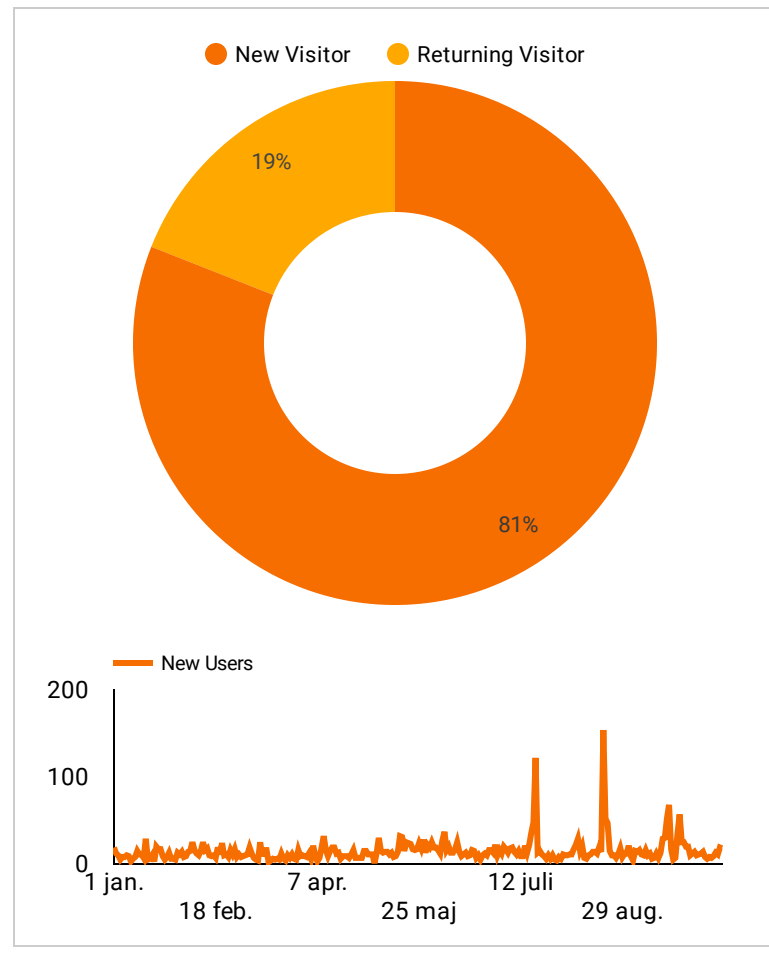

Google Analytics Audience Overview

Continent ▼ |
 Region ▼ |
 Channel ▼ |
 Device ▼ |
 1 jan. 2022 - 15 okt. 2022 ▼

Your audience at a glance

Let's learn a bit more about your users!