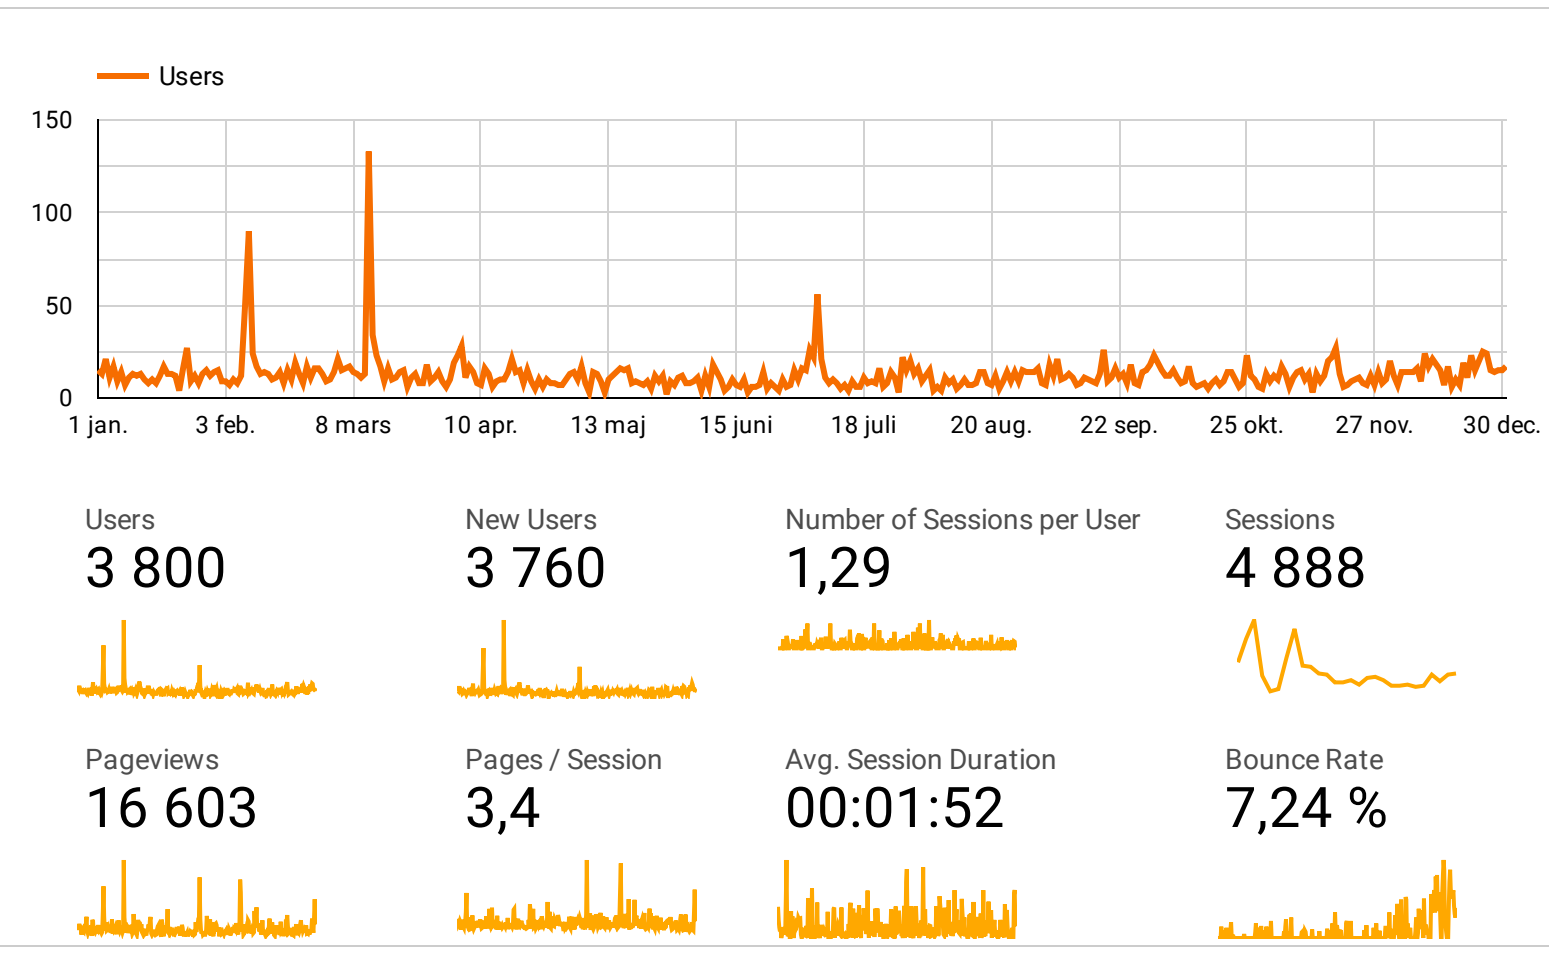

# Google Analytics Audience Overview

Continent ▼ | Region ▼ | Channel ▼ | Device ▼ | 1 jan. 2021 - 31 dec. 2021 ▼

## Your audience at a glance