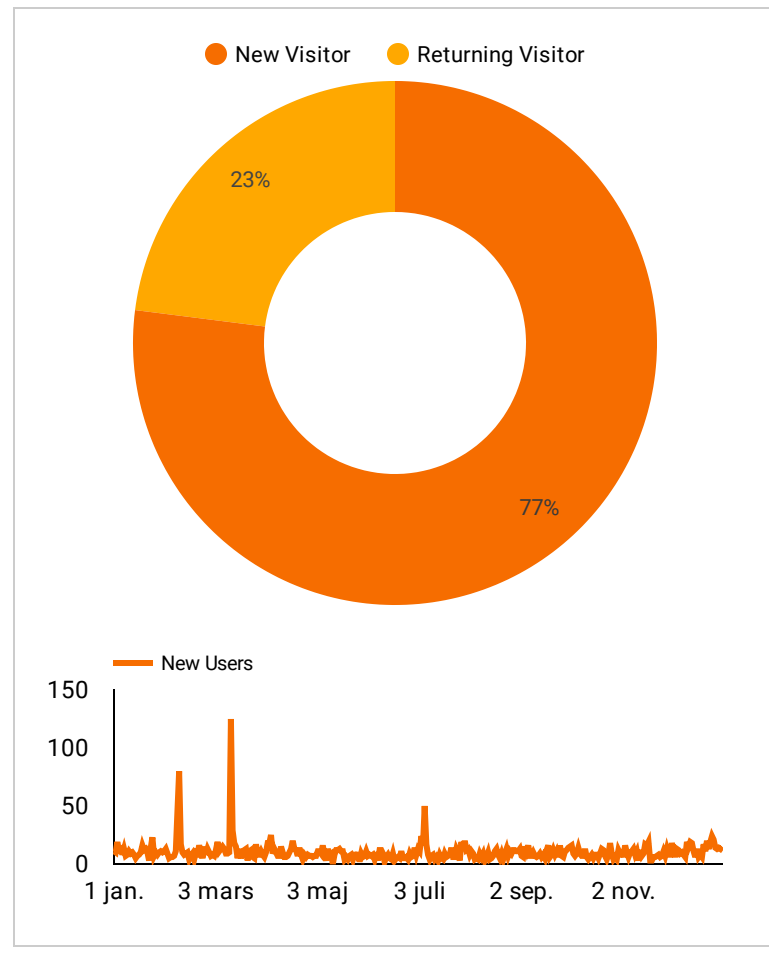

# Google Analytics Audience Overview

Continent ▼ | Region ▼ | Channel ▼ | Device ▼ | 1 jan. 2021 - 31 dec. 2021 ▼

## Your audience at a glance